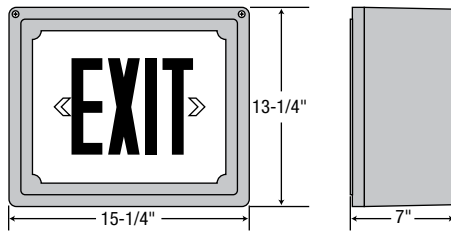

DIMENSIONS

LED

HAZARDOUS
LOCATION

Energy Verified
Energie Verifiee

OVERVIEW

Light source	LED
Input voltage	120/347V AC
Input power	2.8W AC/DC single face 9.5W self-powered single face
DC voltage & power	6V DC = 1.9W 12V DC = 2.9W 24V DC = 7W